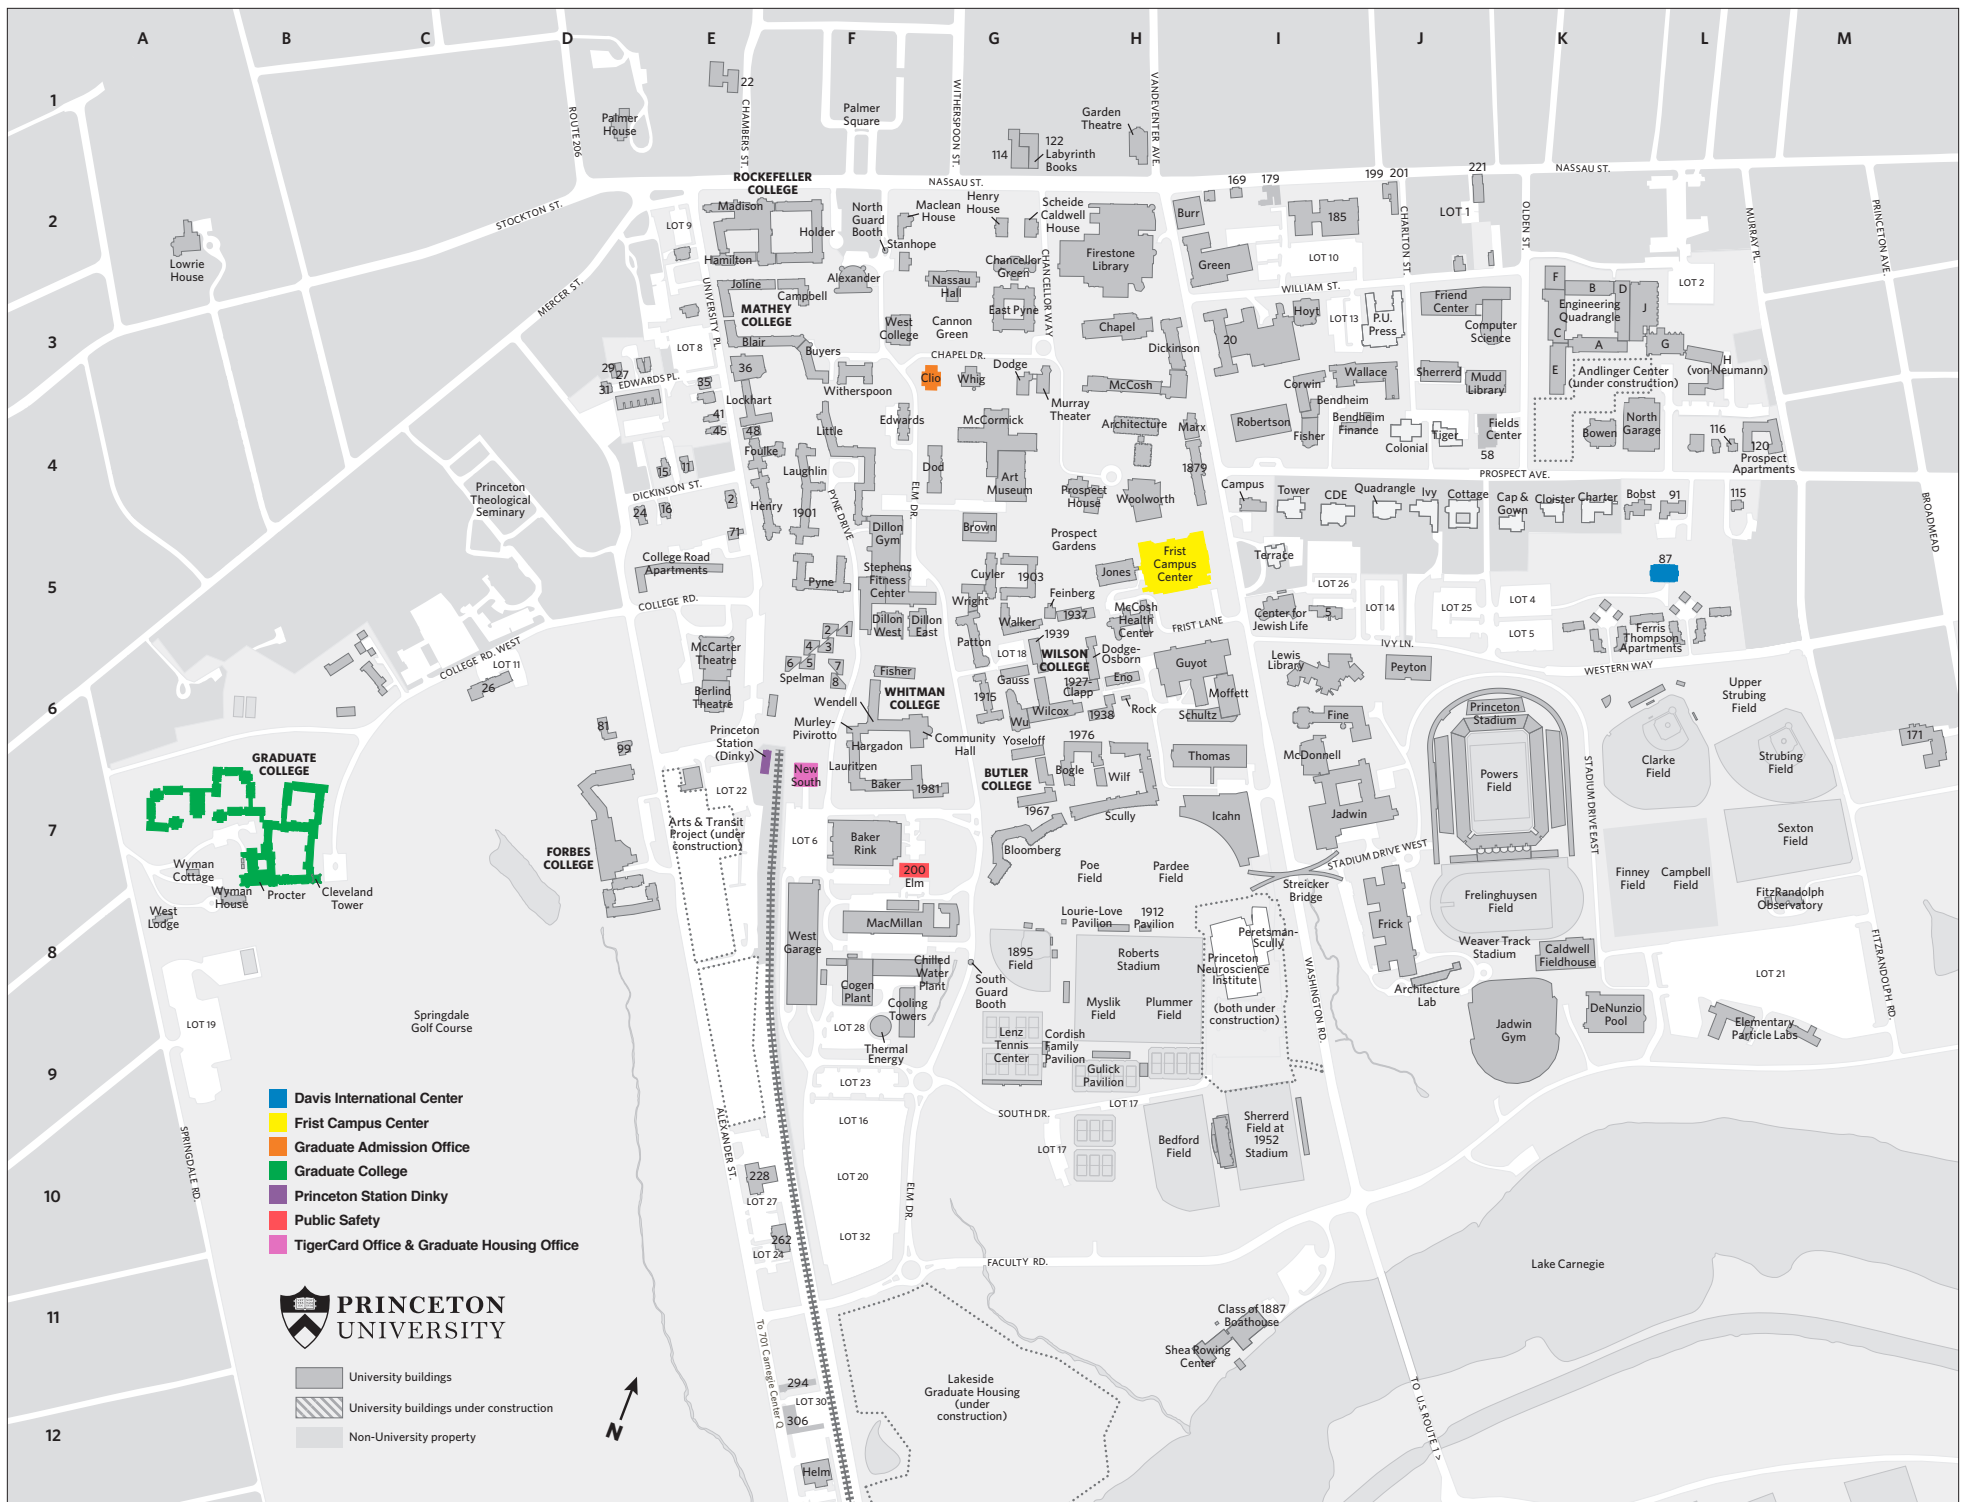

- Davis International Center
- Frist Campus Center
- Graduate Admission Office
- Graduate College
- Princeton Station Dinky
- Public Safety
- TigerCard Office & Graduate Housing Office

- University buildings
- University buildings under construction
- Non-University property